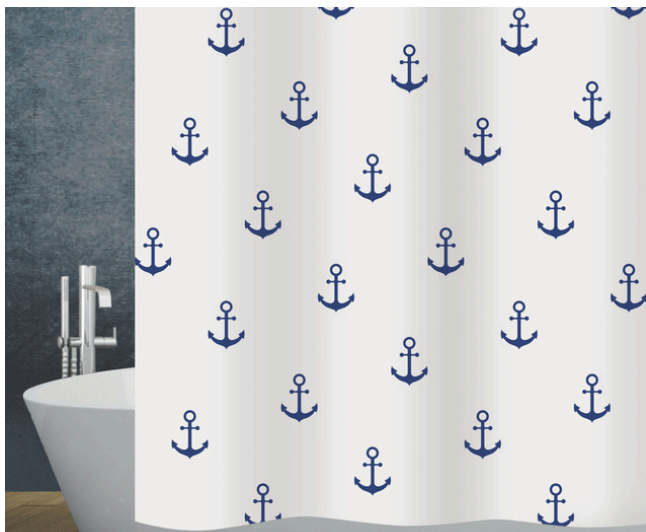

Shower curtain textile

Anchor