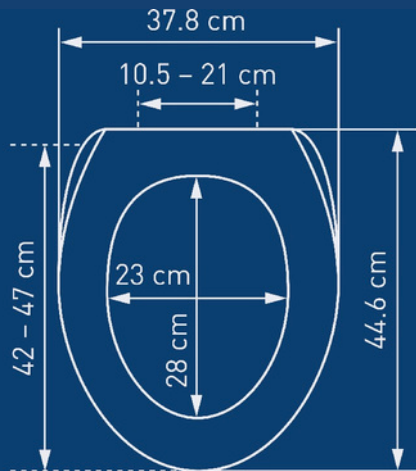

Lyon Slow Down
Dark Bamboo