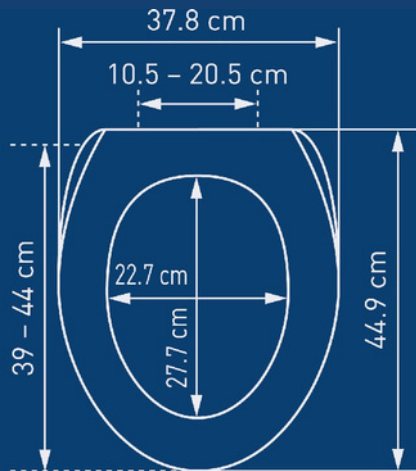

Wood Troyes

Troyes Slow Down - Concrete grey