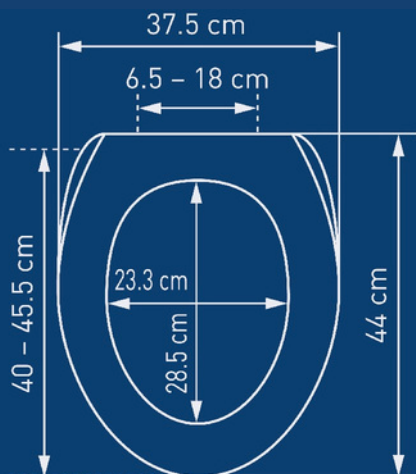

Barbana Slow Down - navy blue