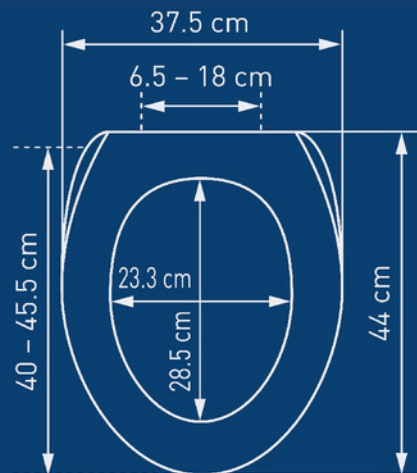

Laval Slow Down
Sparkling water