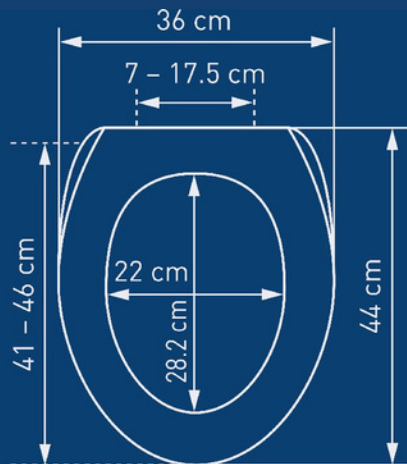

Duroplast Sidney

Sidney LED Slow Down - white