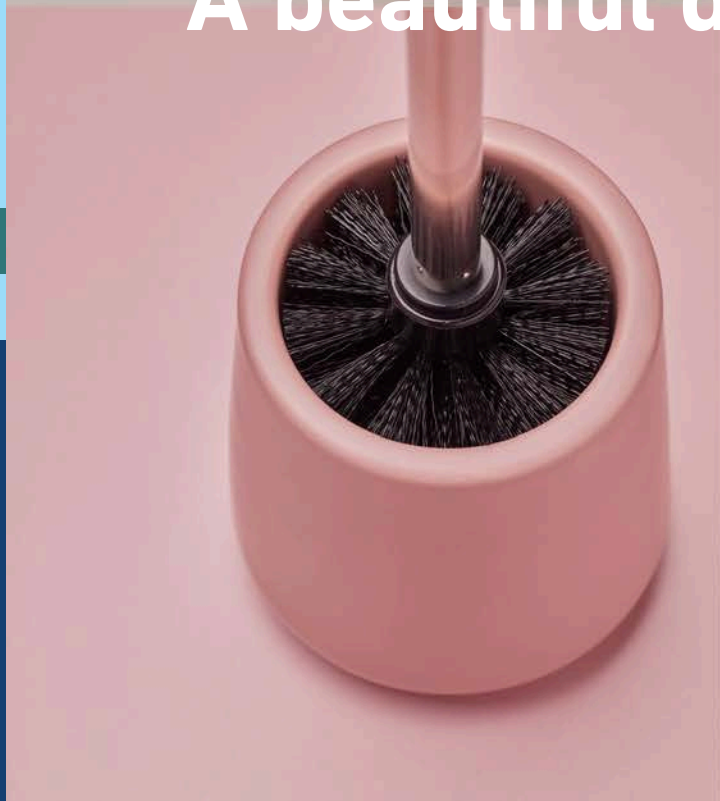

A beautiful day begins in a beautiful bath.