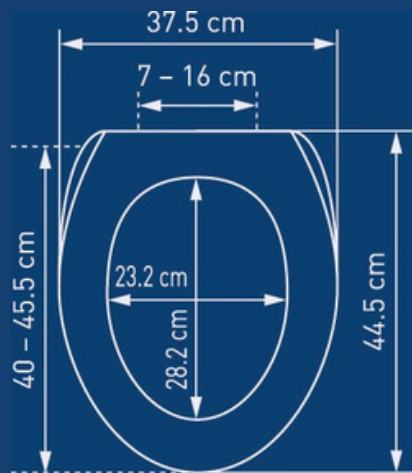

Duroplast Perth

Perth LED Slow Down - white