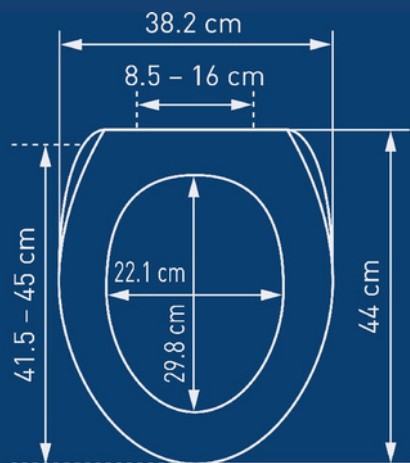

Hollywood Slow Down - anthrazit