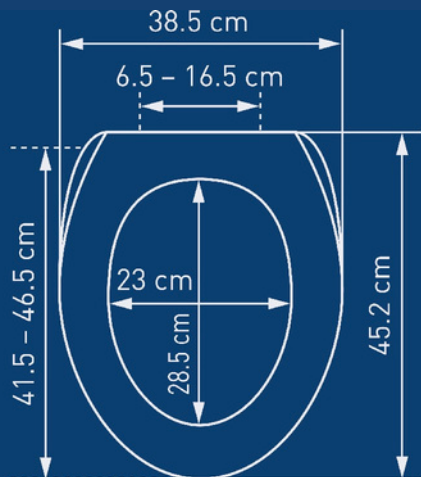

Nancy Slow Down
Beach chair