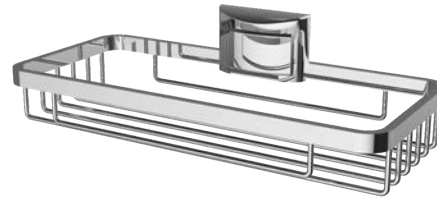

Guarantees a secure hold thanks to the fiberglass-reinforced mounting plate. Brackets can be easily removed for cleaning the product and the wall. Fits existing drill holes ranging from 20 to 40 mm.

Wall series

Biasca (black matt)

Biasca

Guarantees a secure hold thanks to the fiberglass-reinforced mounting plate. Brackets can be easily removed for cleaning the product and the wall. Fits existing drill holes ranging from 20 to 40 mm.

Wall series

Oslo (gold-plated)

Wall series

CHIC 96

Chic 96

Fits existing 30–40 mm drill holes and has been doing so for decades. Can also be installed with adhesive. Easily removable for cleaning.

Wall series