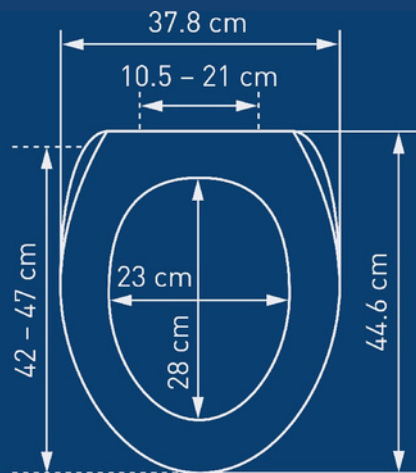

Wood Brilliant