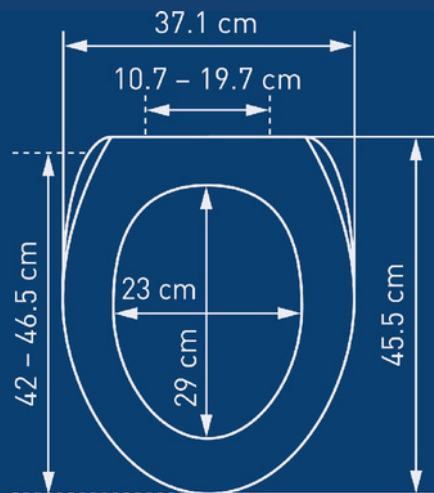

Forest Slow Down - oak