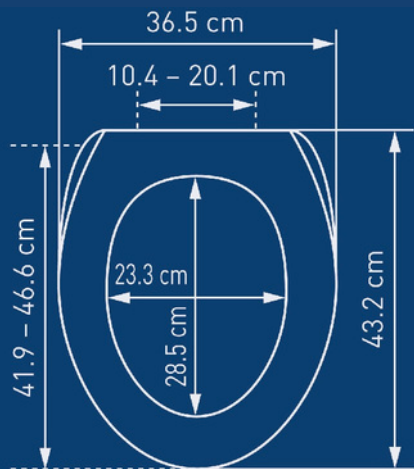

Wood Menton