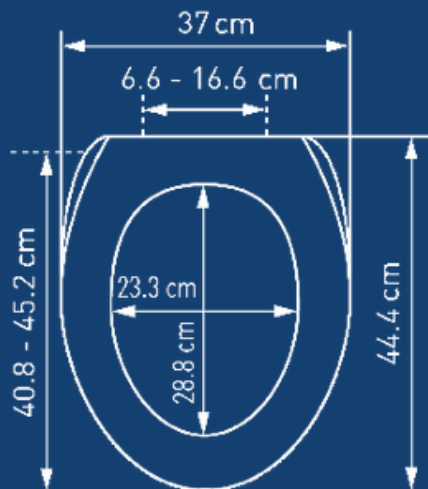

Wood Dresden

Dresden Slow Down - Bamboo