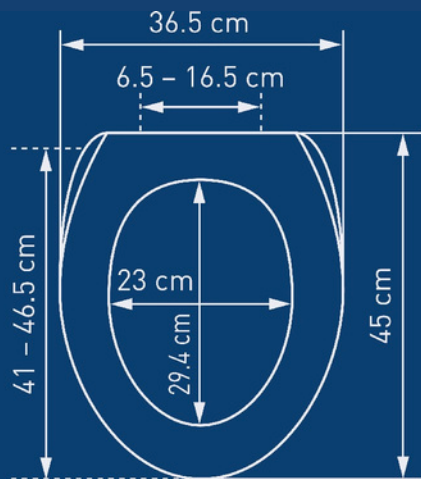

Duroplast Deco Nice