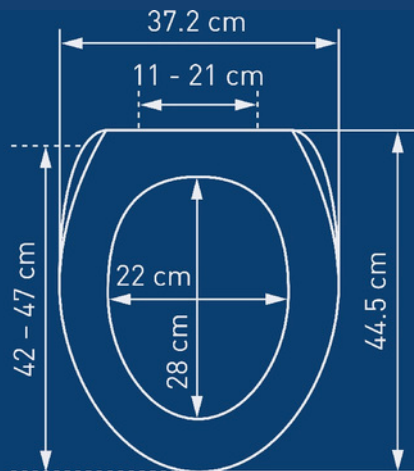

Wood Paris 3D