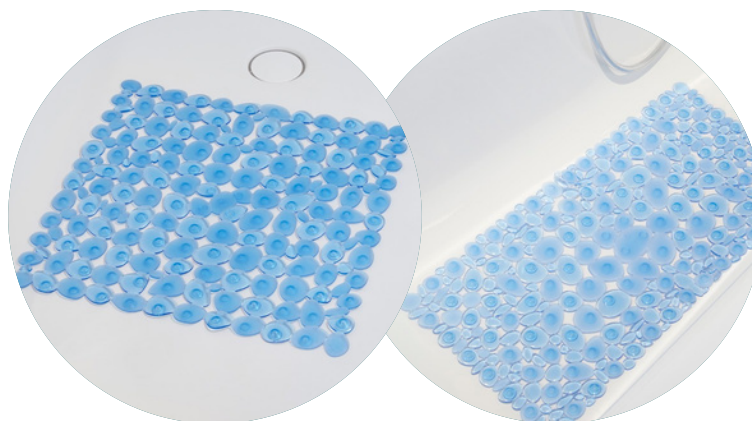

diaqua®

ANTI SLIP MATS

- Each design available in two sizes for the shower and bath
- Made of 100% polyvinyl chloride (PVC) and free from phthalates and harmful plasticisers, dyes and heavy metals
- Roughened surface and excellent suction cups ensure high slip resistance and good adhesion of the product in the shower and bath