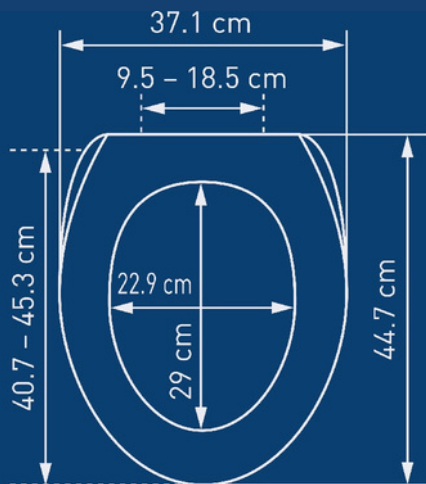

Race Slow Down - black