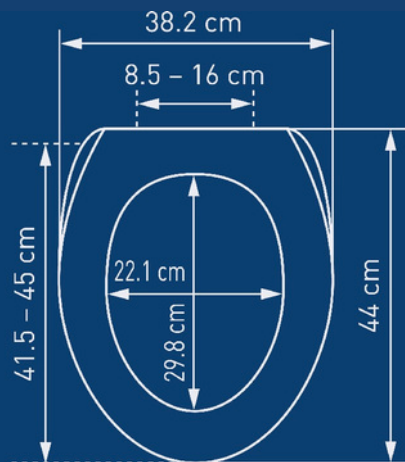

Hollywood Slow Down - beige